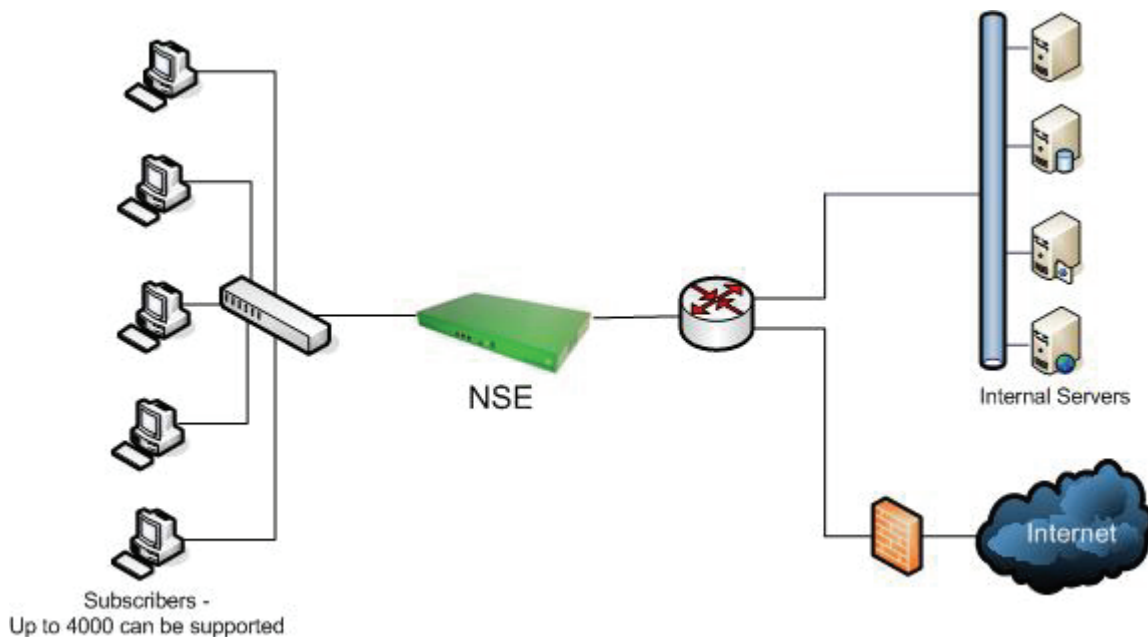

NSE Module Offerings

Metro Bundle

The Nomadix Metro Bundle combines the Credit Card, High Availability, and Routed Subscriber modules into a single package to optimize performance in environments in which both high user volume and high availability are required.

The bundle can support up to 4000 simultaneous users, and through the High Availability features is well suited for situations in which downtime must be minimized. The Routed Subscriber option provides the ability to support a layer-3 infrastructure on the subscriber side of the Nomadix Gateway.

The Metro Bundle is available as a special AG5500 platform only. The bundle does not support the port-location, port-based policy, network-side 802.1Q VLAN tagging, Quality of Service, MAC-authentication, and Hospitality module features.

The Metro Module can support up to 4000 individual subscribers. A Metro subscriber-side network can also utilize a Routed Subscriber configuration.