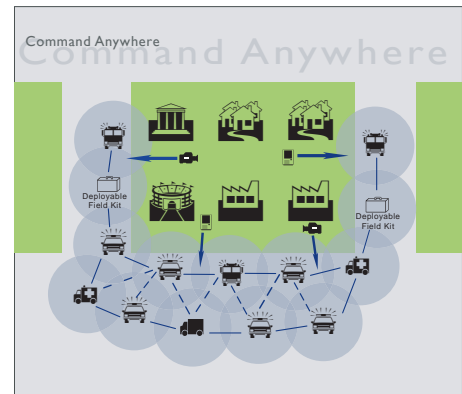

Command Anywhere
CAMMS™
DFK