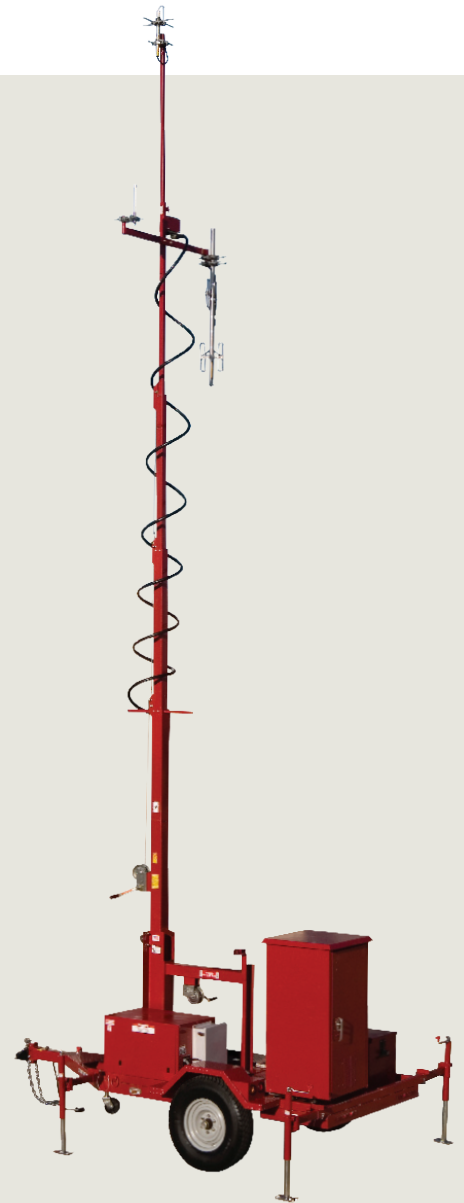

PRODUCT OVERVIEW:

QuickSite™ 1000 Emergency Communications Solution

- Mobile, self-contained
- Ideal for first responders and remote locations
- Can be easily towed by standard pickup or SUV or airlifted into place by helicopter
- Conventional and P25 operation
- VHF, UHF, and 800 MHz on the same platform
- Can be deployed and operational in less than 30 minutes
- Interoperability capabilities—controlled by console via notebook computer
- Onboard diesel or gasoline generator
- Battery backup
- Fully customizable with a variety of communications equipment, such as Motorola and Icom repeaters, Sony IP video surveillance cameras, Firetide mesh networks, Avaya IP PBXs, and much more