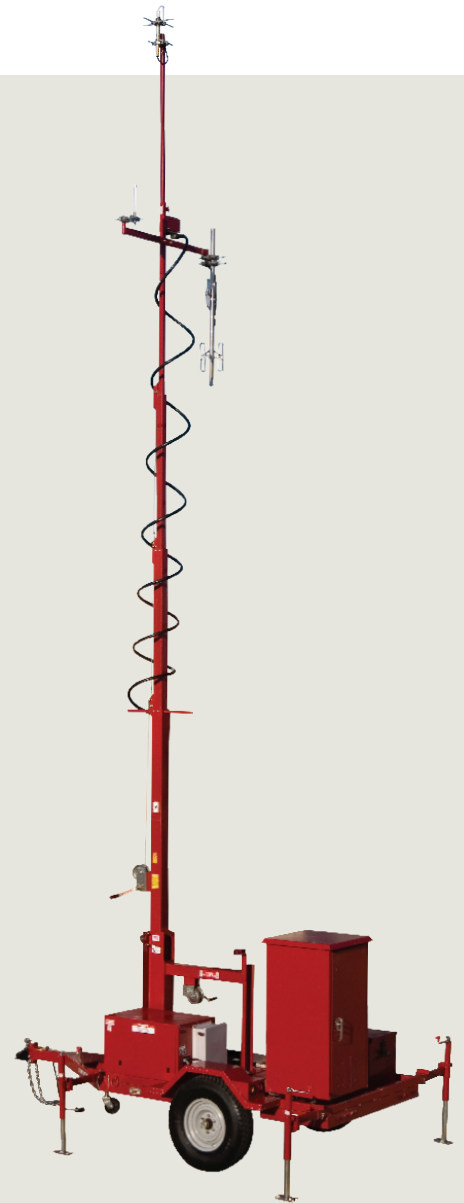

PRODUCT OVERVIEW:

## QuickSite™ 1000 Emergency Communications Solution

- Mobile, self-contained
- Ideal for first responders and remote locations
- Can be easily towed by standard pickup or SUV or airlifted into place by helicopter
- Conventional and P25 operation
- VHF, UHF, and 800 MHz on the same platform
- Can be deployed and operational in less than 30 minutes
- Interoperability capabilities—controlled by console via notebook computer
- Onboard diesel or gasoline generator
- Battery backup
- Fully customizable with a variety of communications equipment, such as Motorola and Icom repeaters, Sony IP video surveillance cameras, Firetide mesh networks, Avaya IP PBXs, and much more